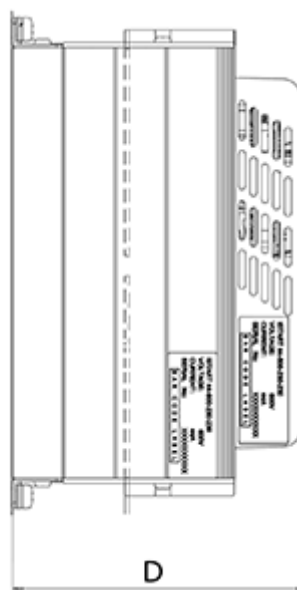

# Data Sheet

Article number: 761690850030

Description: Softstarter iStart model H  
3x400V 850A

## Measures

Control voltage (terminal A1, A2) = 230AC

D = 305

Digital control voltage (terminal 1-5) = 24DC

H = 791

Kg = 54

W = 510