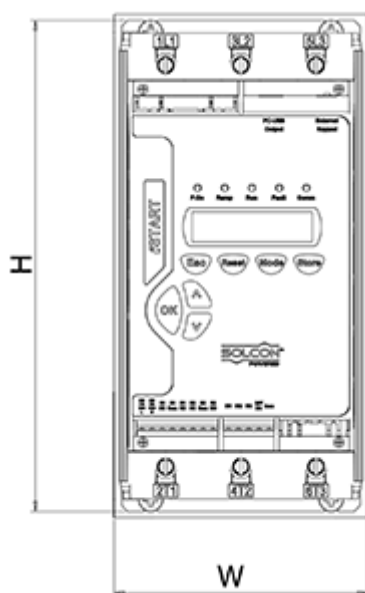

# Data Sheet

Article number: 761690850030

Description: Softstarter iStart model H  
3x400V 850A

## Measures

Control voltage (terminal A1, A2) = 230AC

D = 305

Digital control voltage (terminal 1-5) = 24DC

H = 791

Kg = 54

W = 510